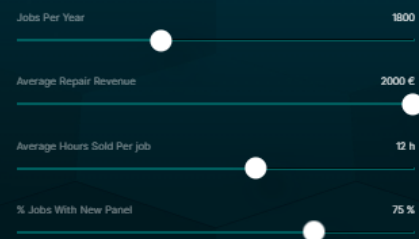

8,460 €

ENERGY COST SAVINGS

Your Actual Settings

Primer

Sandable WOW

Air Dry

Basecoat

Single Layer WOW

Air Dry Air Blowers Bake 40°C

Clearcoat

Standard

Air Dry Bake 40°C Bake 60°C

Your Details

With PPG

Primer

DP7000