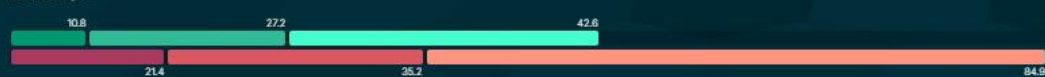

INSTALACJI PPG MOONWALK®
(Polska / Europa)

THE POWER OF
INNOVATION

KALKULATOR BENEFITÓW

THE POWER OF INNOVATION

CYCLE TIME

PPG: 157
Actual: 243

SAVINGS
86
MIN

LABOUR TIME

PPG: 102
Actual: 114

SAVINGS
12
MIN

ENERGY

PPG: 80.6
Actual: 141.5

SAVINGS
60.9
KWH

CO₂ EMISSIONS

PPG: 19,671
Actual: 34,339

SAVINGS
14,669
G

■ Primer ■ Basecoat ■ Clearcoat ■ Color Identification ■ Color Mix

+27
ADDITIONAL CARS

+54,000 €
ADDITIONAL SALES

8,460 €
ENERGY COST SAVINGS

Your Actual Settings

Your Details

With PPG

New Panel BP New Panel Custom
LINQ VisualizID
MoonWalk